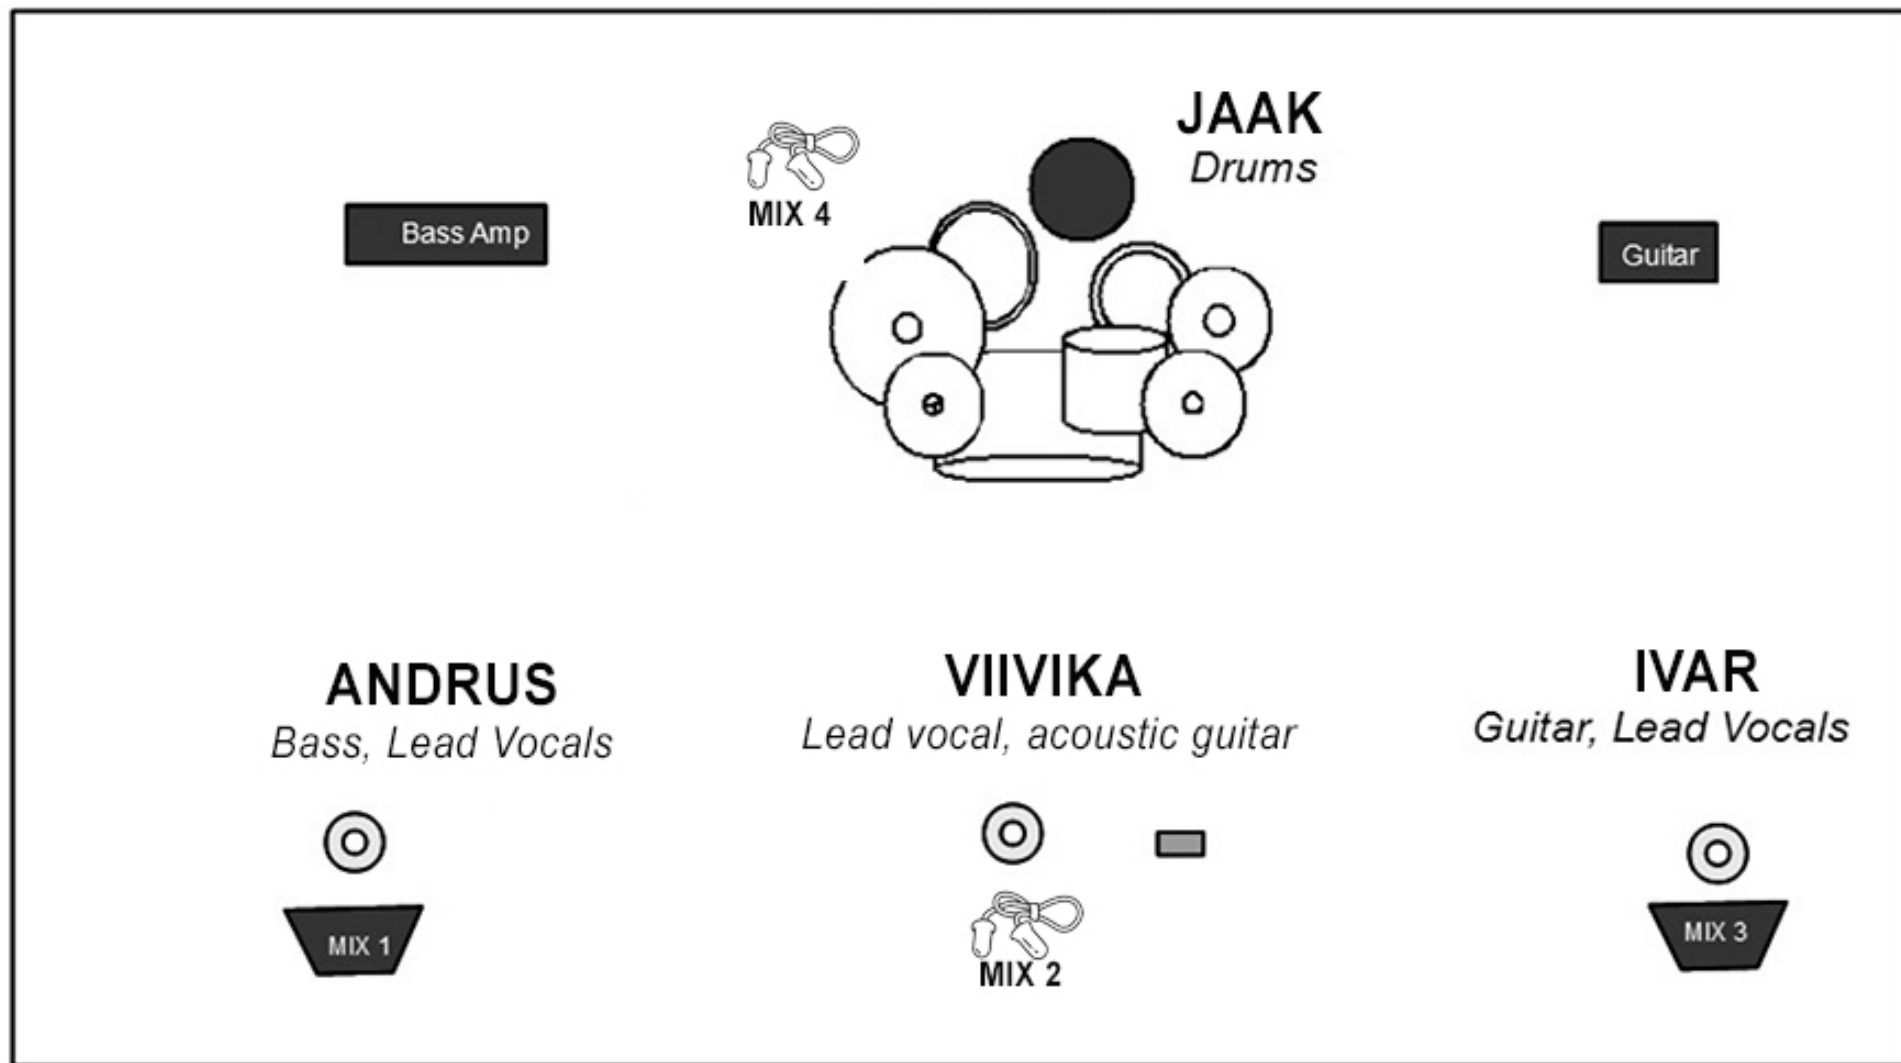

DEBÜÜT Stage Plot & Technical Data

KEY:

Boom Stand

D.I. Box

EARPLUGS

Monitor